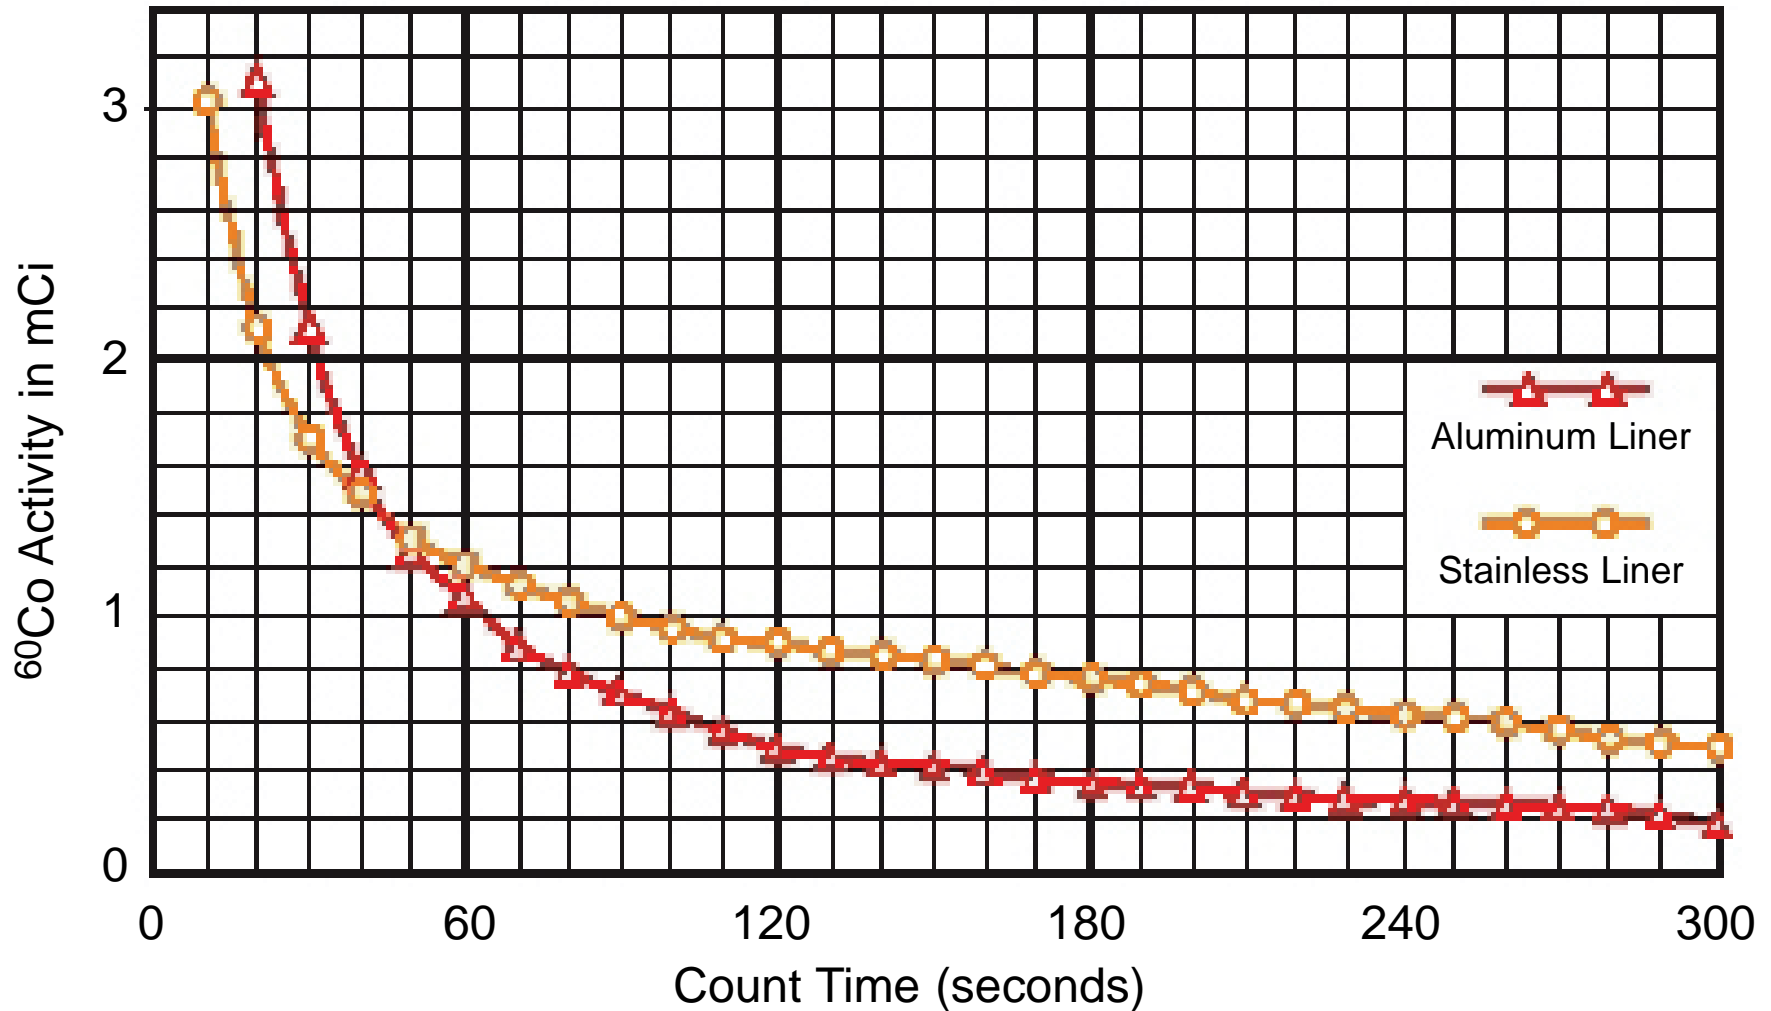

BM-185D Minimum Detectable Activity

Confidence of Detection 90% (1.3 sigma)

False Alarm Rate 1/100 (2.33 sigma)

2% micro/hour bkg eff - 38%