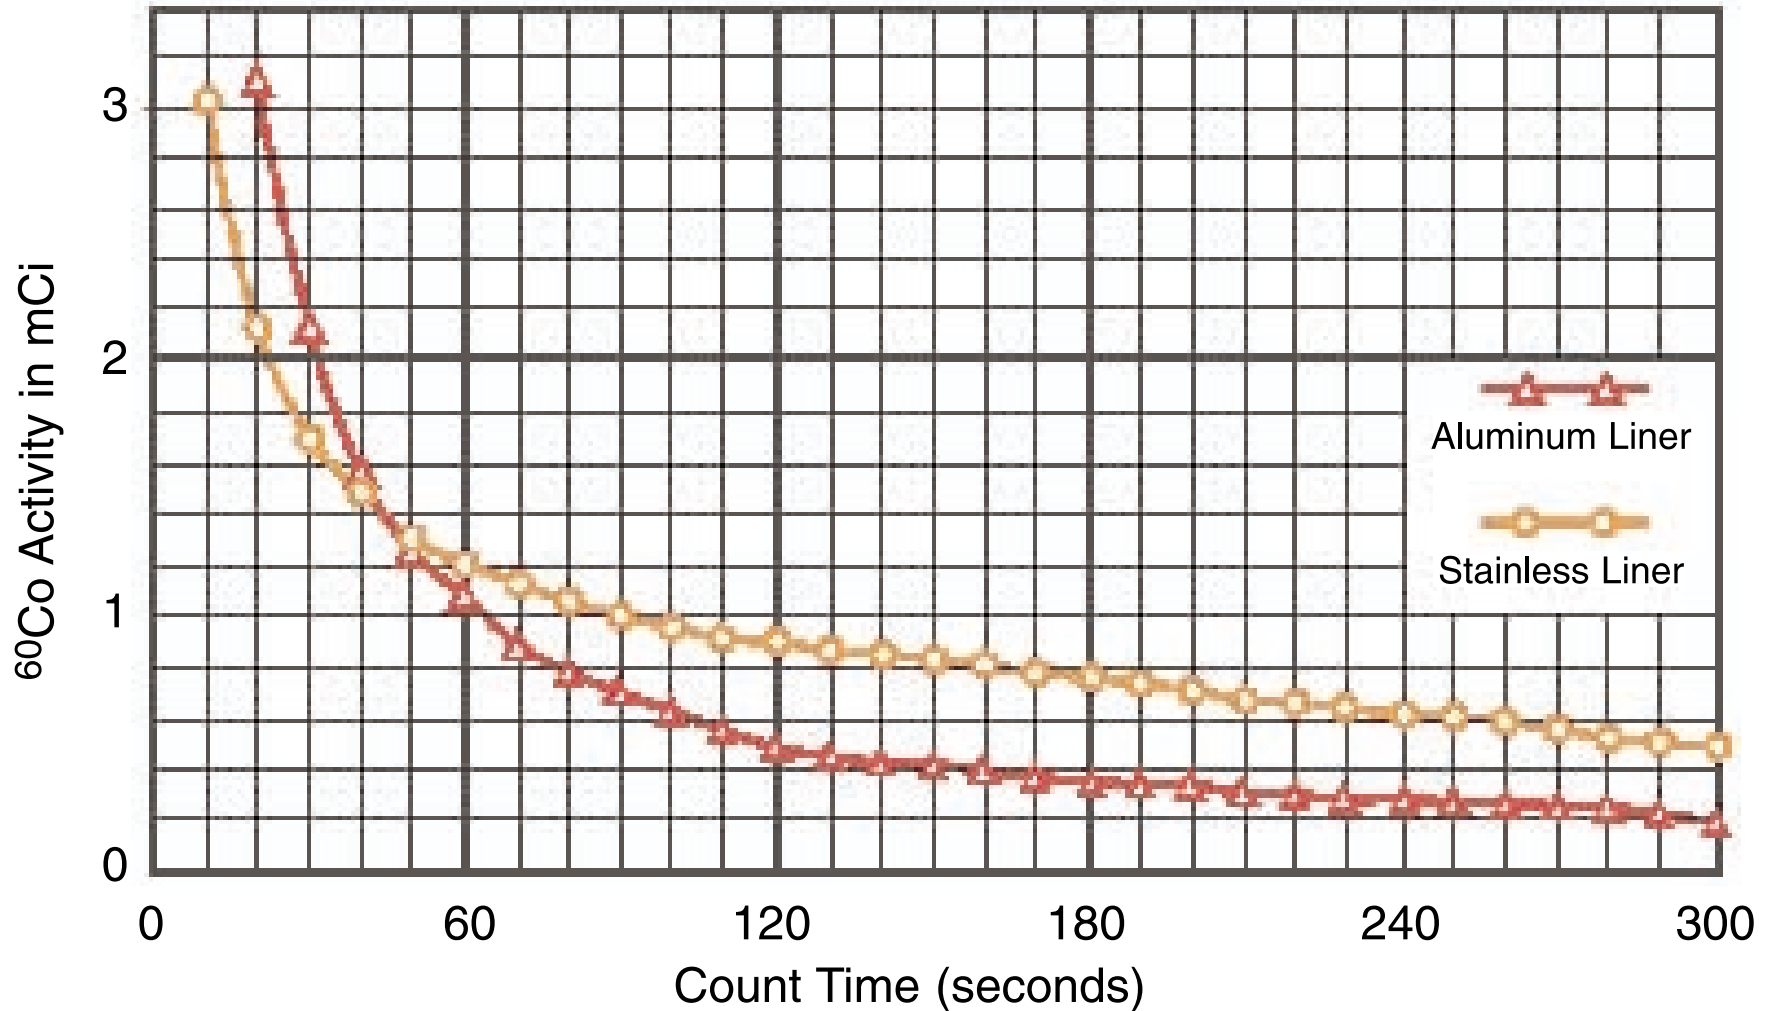

BM-185E Minimum Detectable Activity

Confidence of Detection 90% (1.3 sigma)

False Alarm Rate 1/100 (2.33 sigma)

2% micro/hour bkg eff - 38%